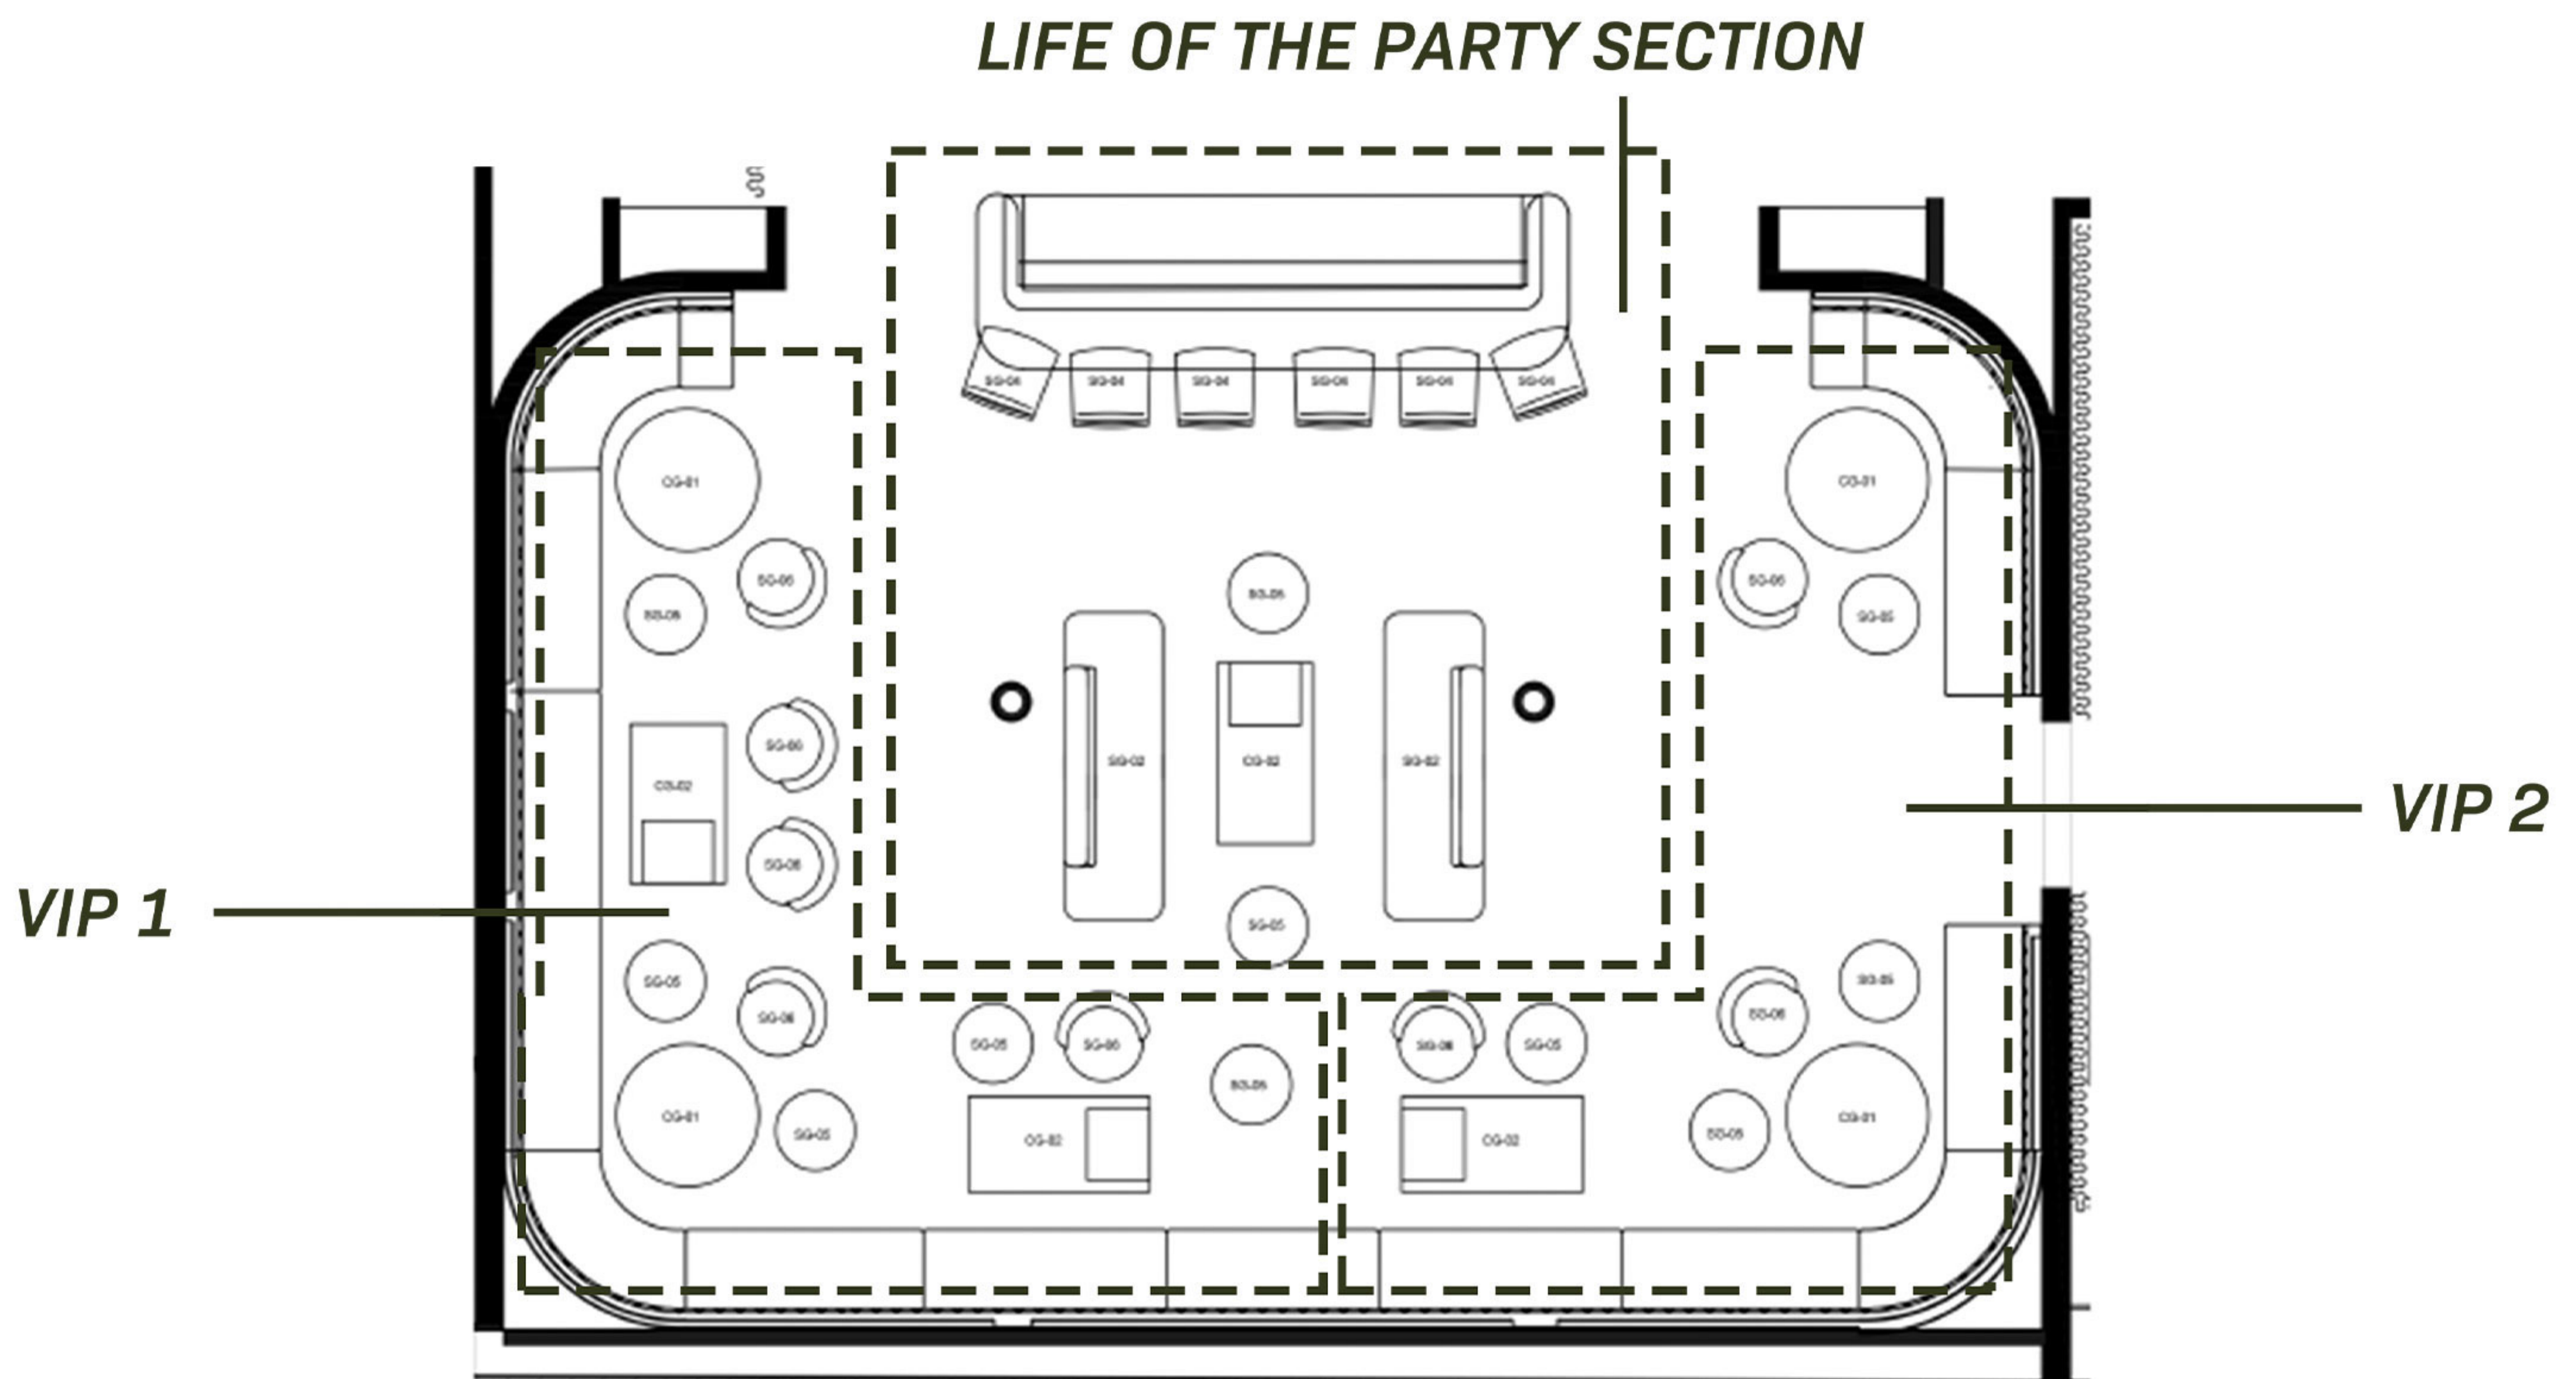

Saksey's

DETROIT'S MOST INTIMATE ROOM

SAKSEY'S | WWW.SAKSEYSDETROIT.COM | @SAKSEYS
1550 WOODWARD AVENUE | DETROIT, MI

SAKSEY'S FLOOR PLAN

FEATURES

SIZE 850 SQ/FT

CAPACITY

- Seats up to 55
- 75 Guest Limit

SAKSEY'S SPECS

AUDIO / VISUAL CAPABILITIES

- (1) 65" Big Screen TV for Live Broadcasts, Branding and Custom Slideshows
- Ability to Accommodate Live Bands & Performances
- Full A/V Capabilities (Specs Available upon Request)